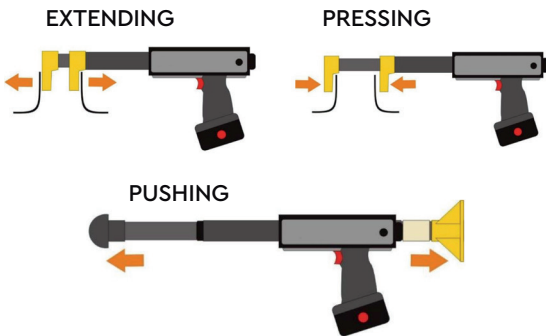

STANDARD KIT APPLICATIONS