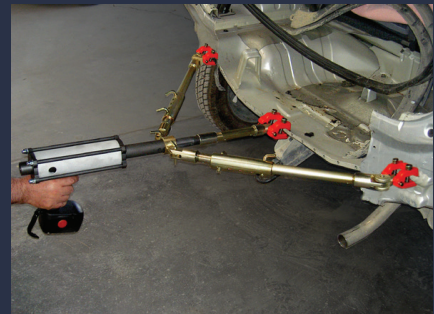

5T POWER GUN

BODY ALIGNMENT TOOL

Perform vehicle repairs with this patented pushing and pulling car body alignment tool.

With up to 5 tons of standard power, the 5T POWER GUN allows a greater capacity to move stronger panels and do heavier repairs.

With a single hand, this battery operated power gun provides the most convenient metal re-alignment capabilities

With no cords, hoses or hand pumps needed, techs can make repairs inside and outside of the vehicle faster with this versatile auto body repair gun system.

EASY TO USE, ONE-HANDED OPERATION!

Traditional porto-power requires a tech to have a hand on the pump and ram, making it difficult to do most repair tasks. Perform a greater variety of repairs and in more vehicle areas with the push and pull power of the 5T Gun versus manual porto powers that can only pull.

FRAME RACK VERSATILITY

Use the gun as an additional tower on any frame rack and increase repair versatility by adding holding or pulling as needed. Free up rack space by using this power gun for light pulls instead of taking up valuable space on a frame rack.

Perform these pressing and pushing methods of re-aligning body parts and structures with the push of a button. The included accessory kit generates a wide range of repair options.